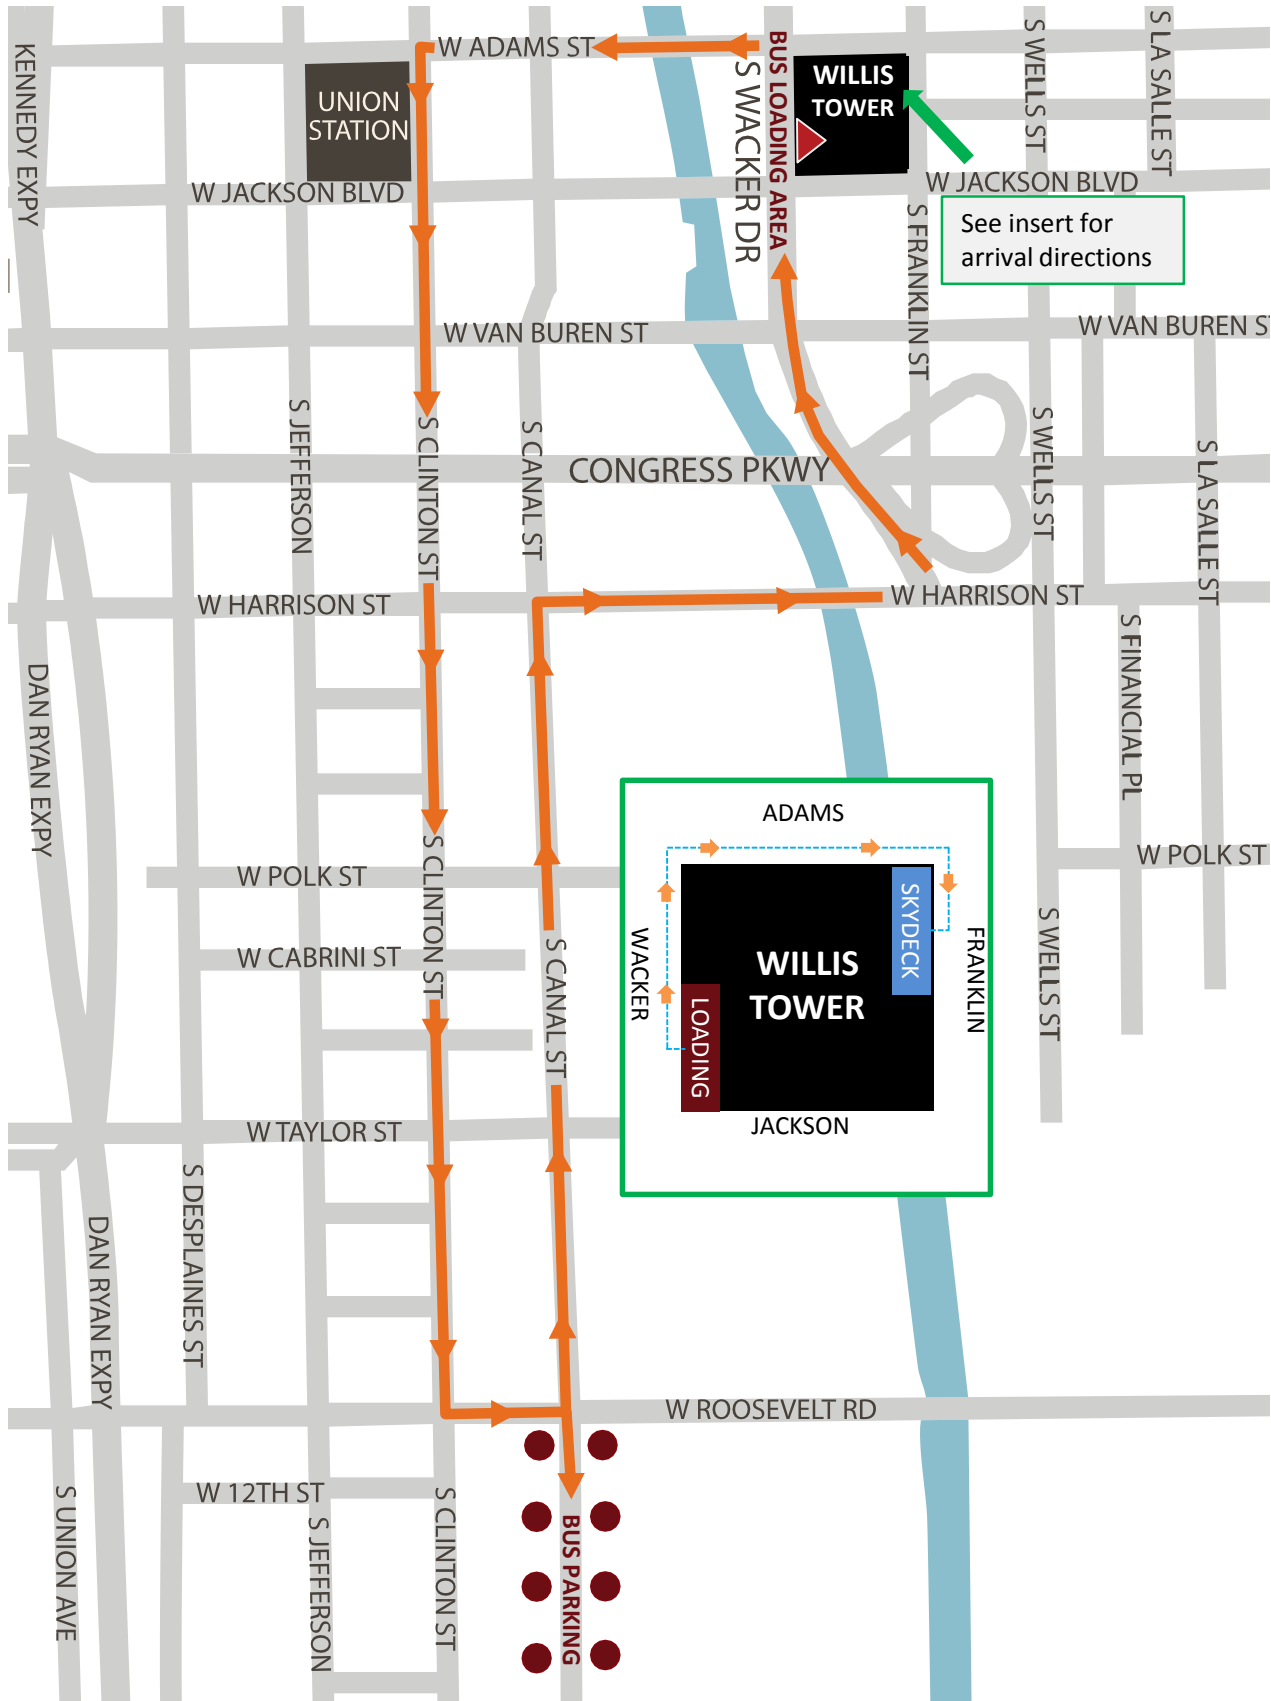

SKYDECK CHICAGO – Effective 10/1/2017

Directions for the loading area & bus parking

Skydeck Loading Area: 233 S.Wacker Dr (Entrance on S. Franklin St.)

Parking: 1200 S. Canal St (Roosevelt & Canal) - Driver must remain with vehicle

BUS PARKING

See
for a
dire